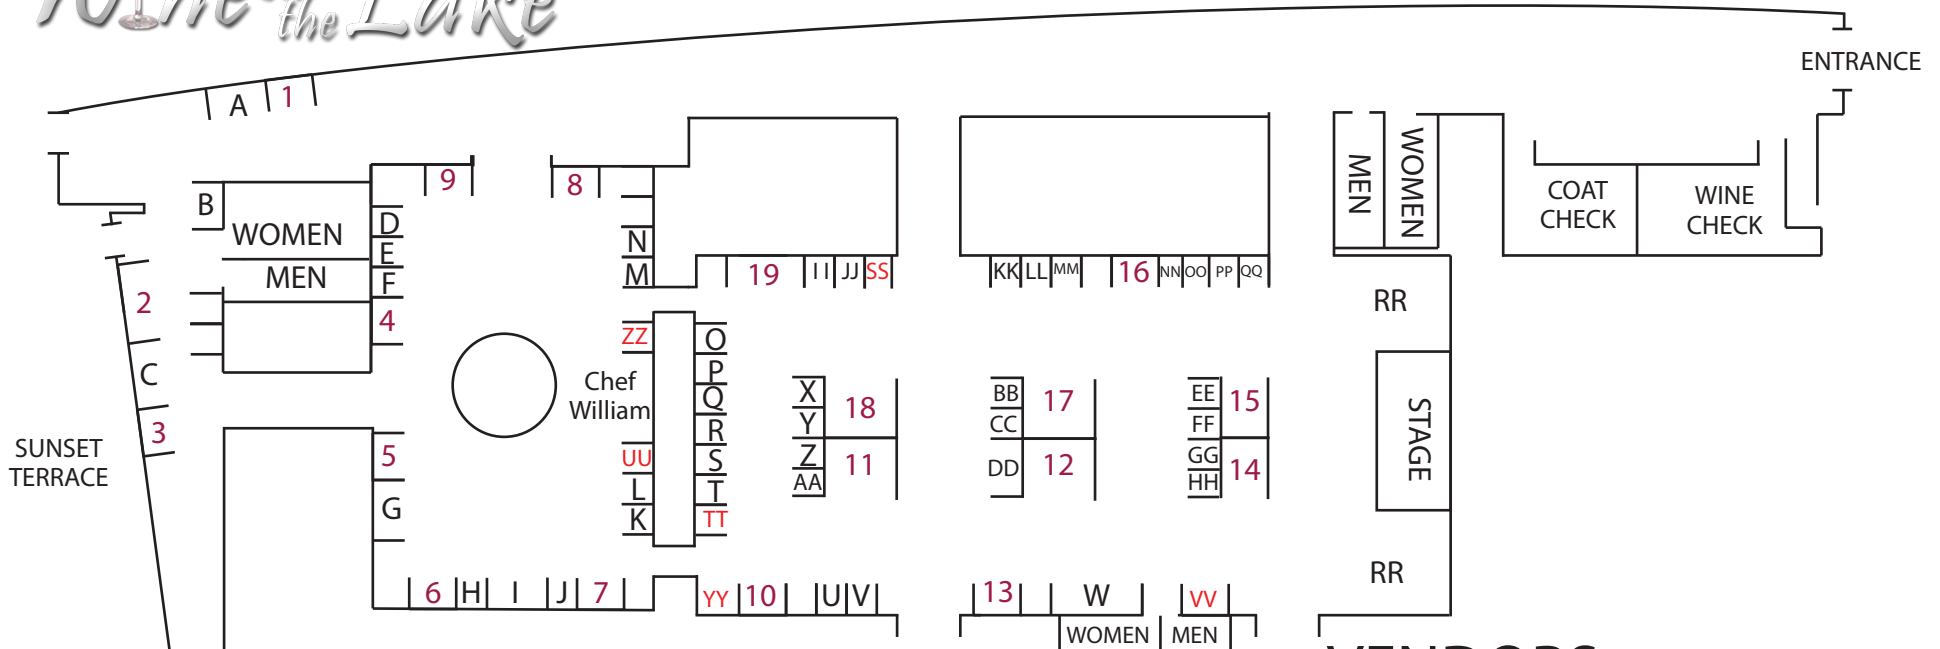

Wine on the Lake

WINERIES

1. Volant Mill Winery
2. Lakeview Wine Cellars
3. Adams County Winery
4. Heritage Wine Cellars
5. Brookmere Winery and Vineyards
6. Winfield Winery
7. Burch Farms Winery
8. Allegheny Cellars Winery
9. Foxburg Wine Cellars
10. Angeli Winery
11. Penn Shore Winery
12. Courtyard Wineries
13. Mount Nittany Vineyard and Winery
14. Starr Hill Vineyard and Winery
15. Flickerwood Wine Cellars
16. Winery at Wilcox
17. Presque Isle Wine Cellars
18. Arrowhead Wine Cellars
19. Mazza Vineyards

NORTH